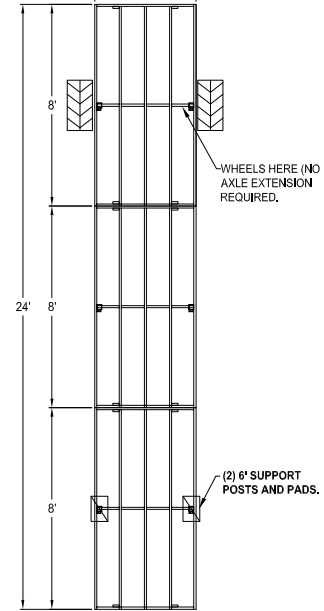

24 Ft. Straight Roll-In Dock

LEGS AND HARDWARE KITS COME BANDED INTO FRAME SECTIONS.
(6) 4"x4" POLY DECKING PANELS SANDWICHED BETWEEN SECTIONS.
WHEELS COME BANDED INTO FRAME SECTIONS.

24' PACKAGE INCLUDES *
(3) 8' LT DOCK SECTIONS
(6) 4"x4" POLY DECKING PANELS
(1) LEG KIT
(1) WHEEL KIT
HARDWARE KIT

24' STRAIGHT ROLL IN DOCK WITH 8' SECTIONS
MODEL # TBD

32 Ft. Straight Roll-In Dock

WHEELS COME BANDED INTO FRAME SECTIONS.
(8) 4"x4" POLY DECKING PANELS SANDWICHED BETWEEN SECTIONS.
LEGS AND HARDWARE KITS COME BANDED INTO FRAME SECTIONS.

32' PACKAGE INCLUDES *
(4) 8' LT DOCK SECTIONS
(8) 4"x4" POLY DECKING PANELS
(1) LEG KIT
(1) WHEEL KIT
AXLE EXTENSION
HARDWARE KIT