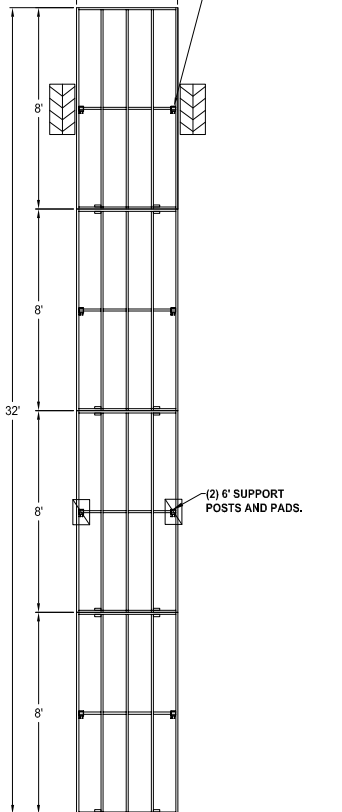

32' STRAIGHT ROLL IN DOCK COMPLETE
MODEL # TBD

32 Ft. Roll-In Dock with 8 Ft. Patio

WHEELS COME BANDED INTO FRAME SECTIONS.
(8) 4"x4" POLY DECKING PANELS SANDWICHED BETWEEN SECTIONS.
LEGS AND HARDWARE KITS COME BANDED INTO FRAME SECTIONS.

32' PACKAGE INCLUDES *
(5) 8' LT DOCK SECTIONS
(10) 4"x4" POLY DECKING PANELS
(1) LEG KIT
AXLE EXTENSION
HARDWARE KIT