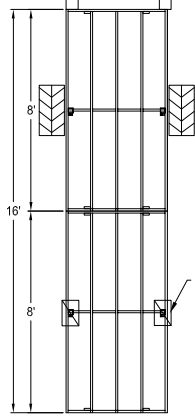

Dock Kit Configurations

16 Ft. Straight Roll-In Dock

LEGS AND HARDWARE KITS COME BANDED INTO FRAME SECTIONS.
(4) 4"x4" POLY DECKING PANELS SANDWICHED BETWEEN SECTIONS.
WHEELS COME BANDED INTO FRAME SECTIONS.

16' PACKAGE INCLUDES *
(2) 8' LT DOCK SECTIONS
(4) 4"x4" POLY DECKING PANELS
(1) LEG KIT
(1) WHEEL KIT
HARDWARE KIT