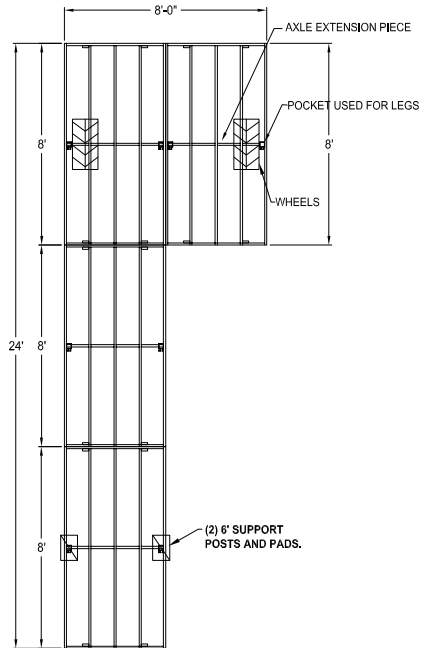

24' ROLL IN DOCK WITH 8' LT" MODEL # TBD