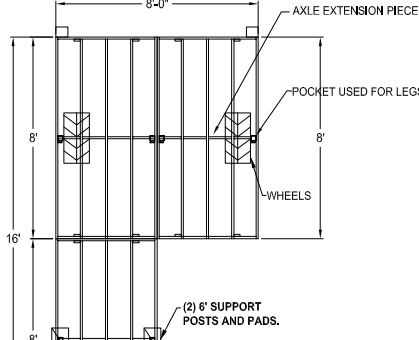

16 Ft. Roll-In Dock with 8 Ft. Patio

LEGS AND HARDWARE KITS COME BANDED INTO FRAME SECTIONS.
(6) 4"x4" POLY DECKING PANELS SANDWICHED BETWEEN SECTIONS.
WHEELS COME BANDED INTO FRAME SECTIONS.

16' PACKAGE INCLUDES *
(3) 8' LT DOCK SECTIONS
(6) 4"x4" POLY DECKING PANELS
(1) LEG KIT
(1) WHEEL KIT
HARDWARE KIT