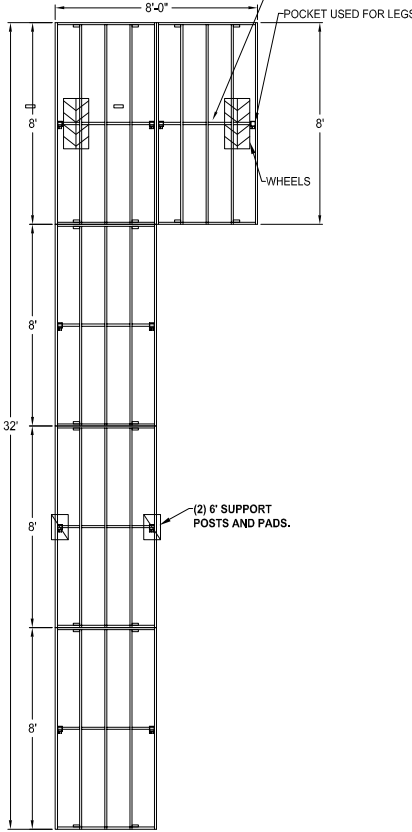

32' ROLL IN DOCK WITH 8' LT" COMPLETE
MODEL # TBD

24 Ft. Roll-In Dock with 8 Ft. Patio

LEGS AND HARDWARE KITS COME BANDED INTO FRAME SECTIONS.
(8) 4"x4" POLY DECKING PANELS SANDWICHED BETWEEN SECTIONS.
WHEELS COME BANDED INTO FRAME SECTIONS.

24' PACKAGE INCLUDES *
(4) 8' LT DOCK SECTIONS
(8) 4"x4" POLY DECKING PANELS
(1) LEG KIT
(1) WHEEL KIT
HARDWARE KIT